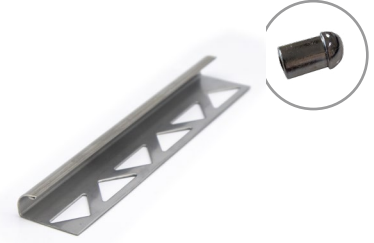

Seramik Köşe Profilleri
Tile Trims Profiles

Açık Oval
Outer Corner - Oval
8 - 10 - 12 - 14 mm

Kapalı Oval
Outer Corner - Oval
8 - 10 - 12 - 14 mm

Ezme Oval
Outer Corner - Oval
8 - 10 - 12 - 14 mm

Açık Kare
Outer Corner - Square
8 - 10 - 12 - 14 mm