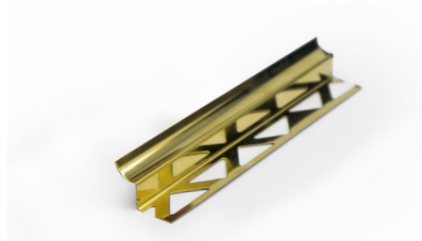

İç Köşe - Oval
Inner Corner - Oval
8 - 10 - 12 - 14 mm