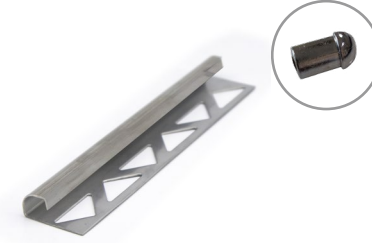

Seramik Köşe Profilleri
Tile Trims Profiles

Açık Oval
Outer Corner - Oval
8 - 10 - 12 - 14 mm

Kapalı Oval
Outer Corner - Oval
8 - 10 - 12 - 14 mm

Ezme Oval
Outer Corner - Oval
8 - 10 - 12 - 14 mm

Açık Kare
Outer Corner - Square
8 - 10 - 12 - 14 mm