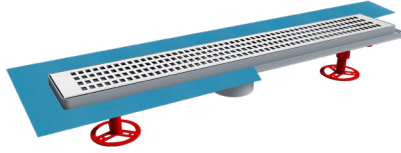

Plastik Çerçevesi
Plastic Frame

Hareketli Çıkış (Bindirmeli)
With Rotational Outlet (With Overlap)
33-40-50-60 cm