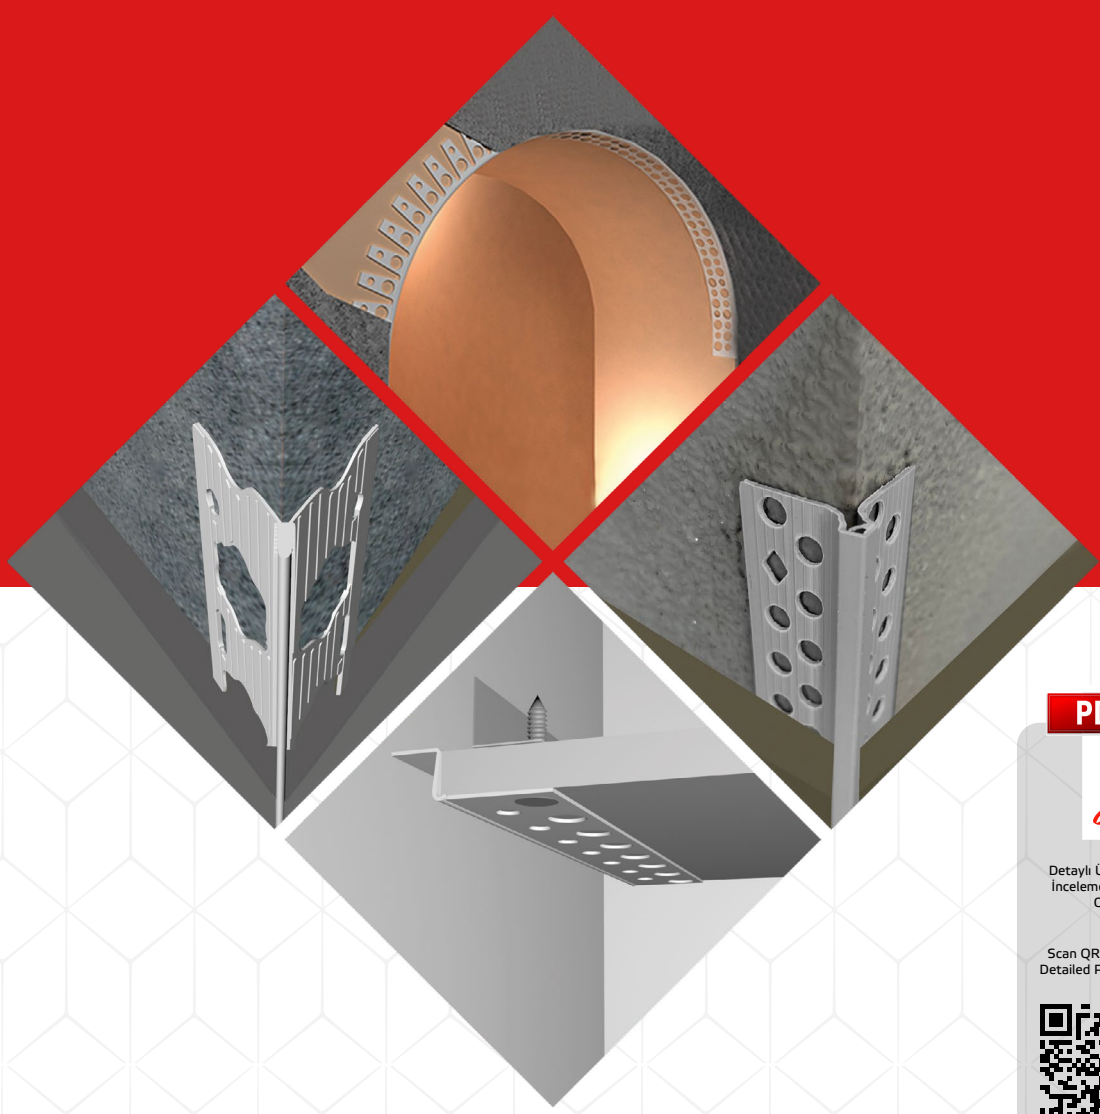

PDF

Detaylı Ürün Kataloğunu
İncelemek İçin QR Kodu
Okutunuz

Scan QR Code to Review
Detailed Product Catalogue

Sıva Yardımcı Profilleri Rendering Auxiliary Profiles

Köşe Profilleri
Corner Profiles

37

Alçı Detay Profilleri
Plaster Detail Profiles

37

**Sıva Paylı Köşe
Profilleri**
Corner Profiles With Plaster Sharp

38

Metal Detay Profilleri
Metal Detail Profiles

38