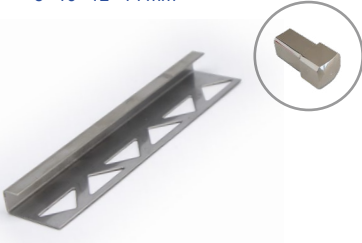

Seramik Köşe Profilleri
Tile Trims Profiles

Açık Oval
Outer Corner - Oval
8 - 10 - 12 - 14 mm

Kapalı Oval
Outer Corner - Oval
8 - 10 - 12 - 14 mm

Ezme Oval
Outer Corner - Oval
8 - 10 - 12 - 14 mm

Açık Kare
Outer Corner - Square
8 - 10 - 12 - 14 mm