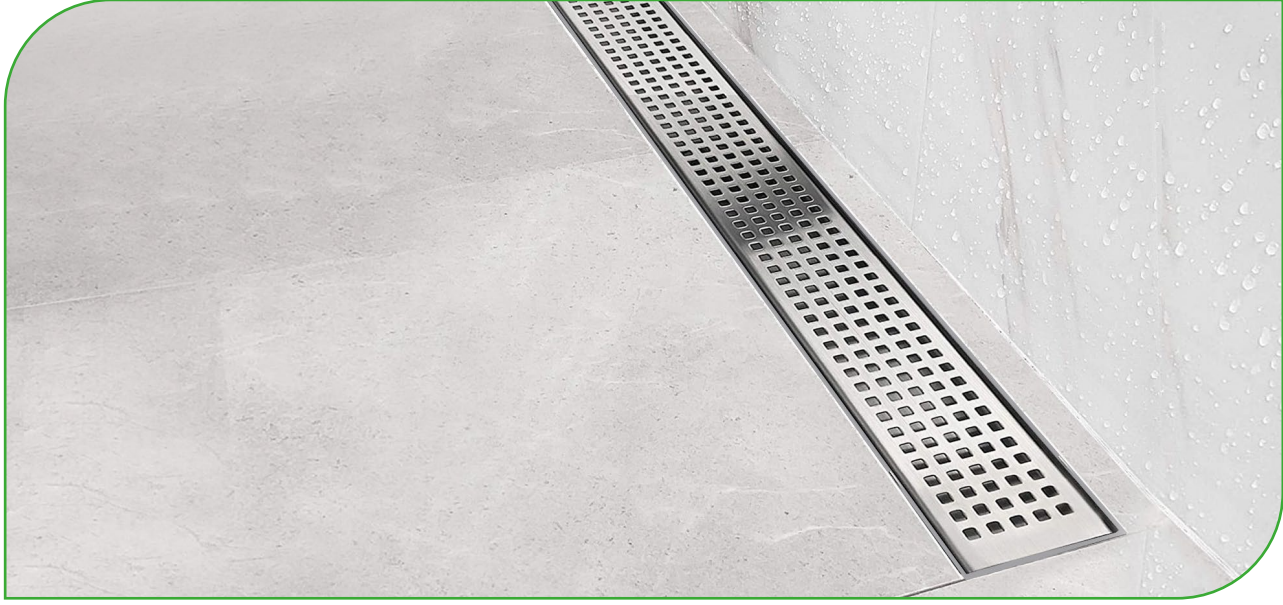

Kapak Seçenekleri / Cover Options

Klasik Seri
Classical Serie

Sabit Çıkış
Fixed Based
33-40-50-60 cm

Bindirmeli Sabit Çıkış
Fix Based With Overlap
33-40-50-60 cm

Bindirmeli Sabit Çıkış
Fix Based With Overlap
33-40-50-60 cm