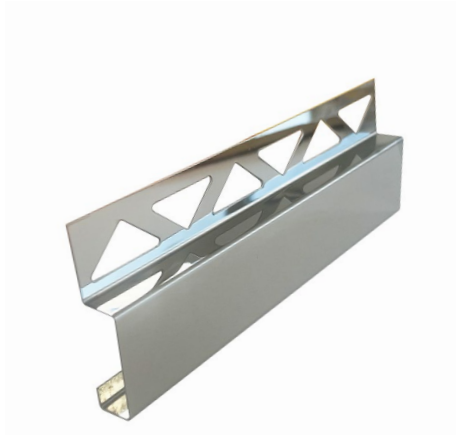

Krom-SH
Hairline

Altın-SA
Gold

Bronz-SB
Bronze

Siyah-SS
Black

Süpügelik Profilleri
Skirting Board Profiles

Bindirmeli Süpügelik
Overlap

30x8 mm / 30x10 mm / 50x8 mm / 50x10 mm

Süpügelik
Plane