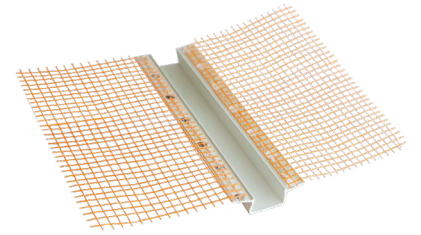

Corner Beat With Mesh

Fileli Dış Köşe
Corner Bead With Mesh (Outer)
7x7 mm - 8x8 mm - 10x10 mm

Fileli İç Köşe
Corner With Mesh (Inner)
8x8 mm

Fileli Damlalık
Dripnose Bead With Mesh
8x8 mm

FUGA PROFİLLERİ

Groove Profiles

PVC Damlalık
PVC Dripnose
8x8 mm

PVC Köşeli Fuga
PVC Sharp Groove
20 mm - 30 mm

PVC Fileli Köşeli Fuga
PVC Sharp Groove With Mesh
20 mm - 30 mm

PVC Oval Fuga
PVC Oval Groove
30 mm - 40 mm - 50 mm