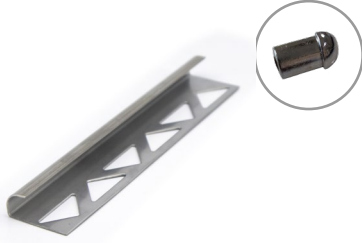

Seramik Köşe Profilleri
Tile Trims Profiles

Açık Oval
Outer Corner - Oval
8 - 10 - 12 - 14 mm

Kapalı Oval
Outer Corner - Oval
8 - 10 - 12 - 14 mm

Ezme Oval
Outer Corner - Oval
8 - 10 - 12 - 14 mm

Açık Kare
Outer Corner - Square
8 - 10 - 12 - 14 mm