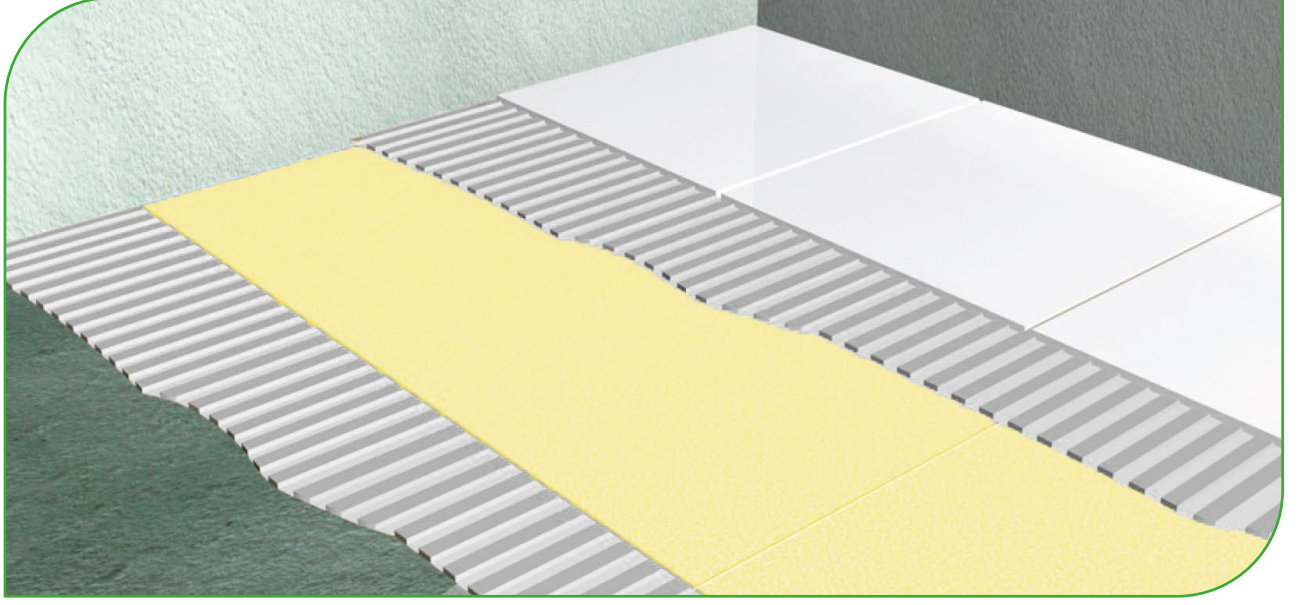

PES Fileli Su Yalıtım Bandı (Pah Bandı)
Waterproofing Tape With PES Mesh
120 - 70 mm x 50 mm