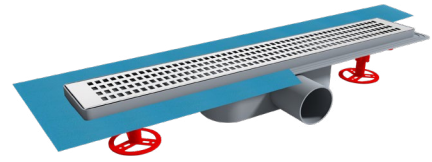

Kapak Seçenekleri / Cover Options

Klasik Seri
Classical Serie

Sabit Çıkış
Fixed Based
33-40-50-60 cm

Bindirmeli Sabit Çıkış
Fix Based With Overlap
33-40-50-60 cm

Bindirmeli Sabit Çıkış
Fix Based With Overlap
33-40-50-60 cm

Sabit Çıkış
Fixed Based
33-40-50-60 cm

Bindirmeli Sabit Çıkış
Fix Based With Overlap
33-40-50-60 cm

Bindirmeli Sabit Çıkış
Fix Based With Overlap
33-40-50-60 cm

Kapak Seçenekleri / Cover Options

Kare / Square
□ K