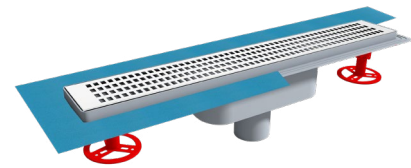

Bindirmeli Sabit Çıkış
Fix Based With Overlap
33-40-50-60 cm

Kapak Seçenekleri / Cover Options

Renk Seçenekleri / Color Options